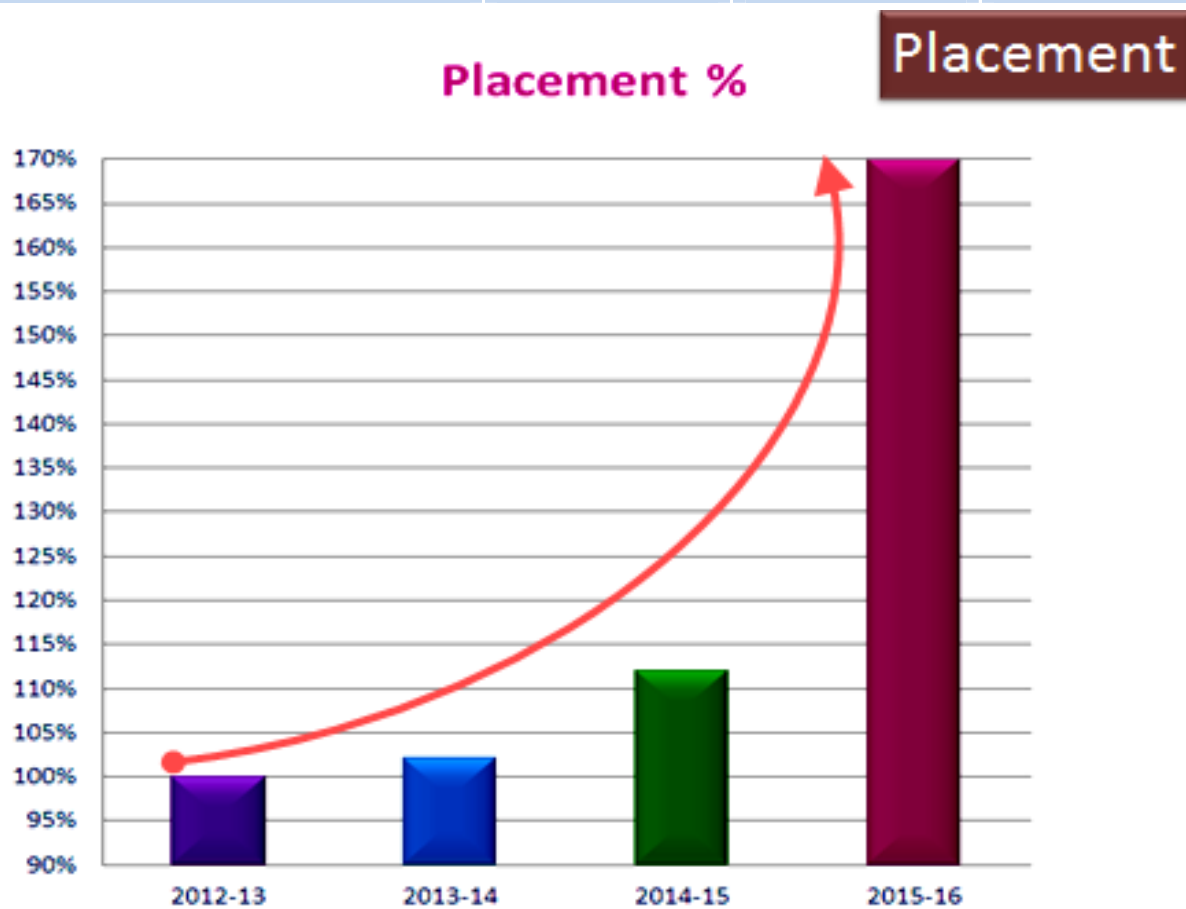

**216, THIAGARAJAR POLYTECHNIC COLLEGE, SALEM.  
PLACEMENT RECORD**

<b>Placement Details</b>	<b>2013-14</b>	<b>2014-15</b>	<b>2015-16</b>
Students opted for Placements	289	359	395
Students placed	313	422	672
Dual offers	24	63	180
Triple offers	--	--	60
Six Offers	--	--	1
Overseas Offers	--	--	2
<b>% of placement</b>	<b>105%</b>	<b>112%</b>	<b>170%</b>